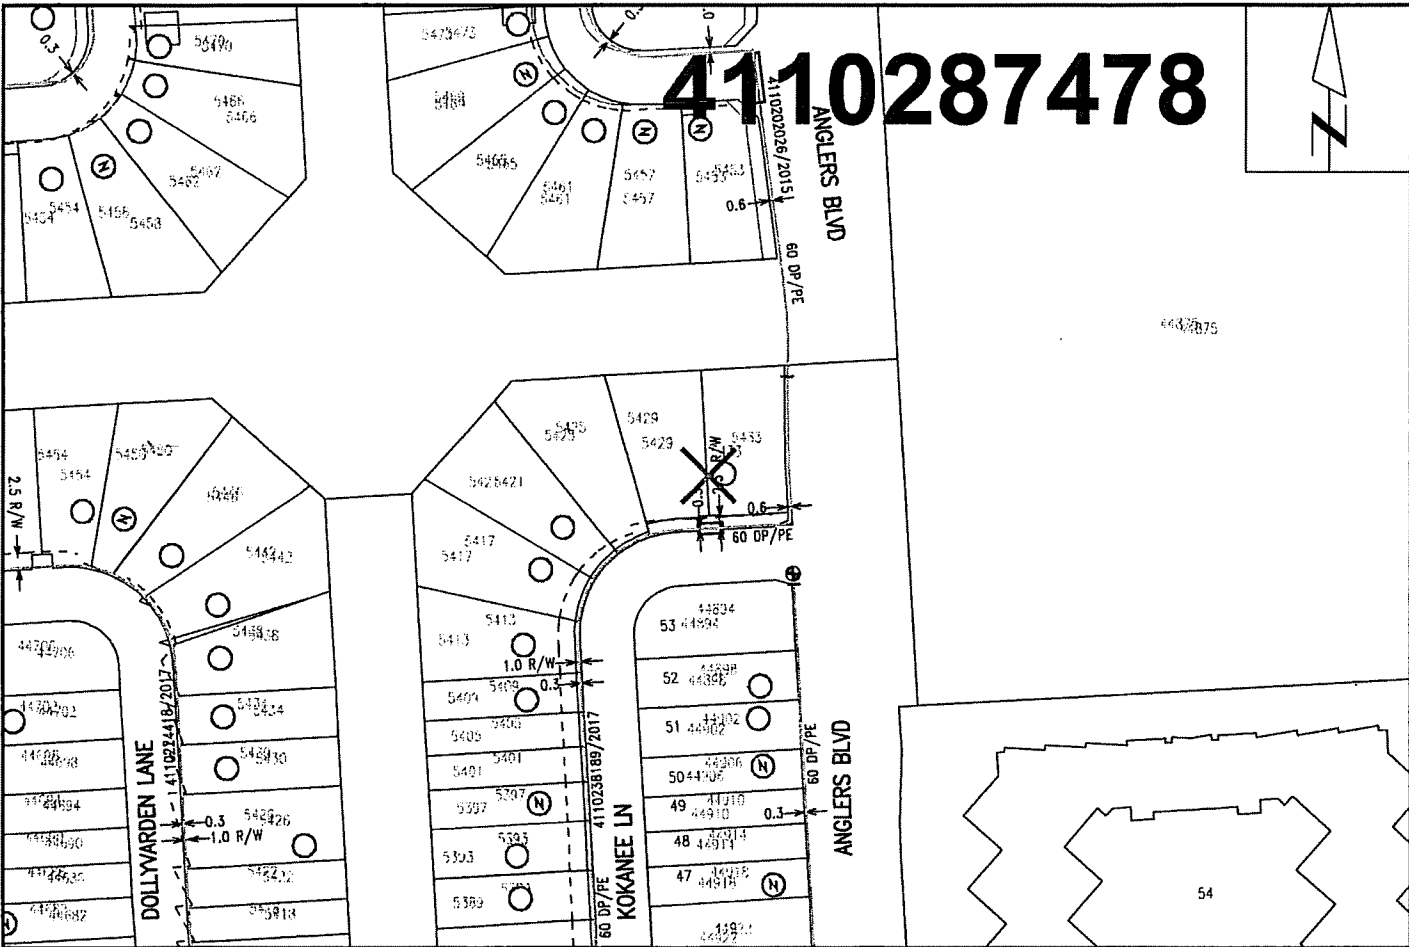

4110287478

Nearest Intersection: Anglers Blvd and Sockeye Lane.
Distance from lot to intersection is 79 meters (74 degrees North of East).
View Scale: 1:1000

5433 Kokanee Lane, Chilliwack

Order #: 30973870 Prem #: 10082640 City Limits: Chilliwack

X: 1293473720.00 Y: 462164010.00

2018/05/28